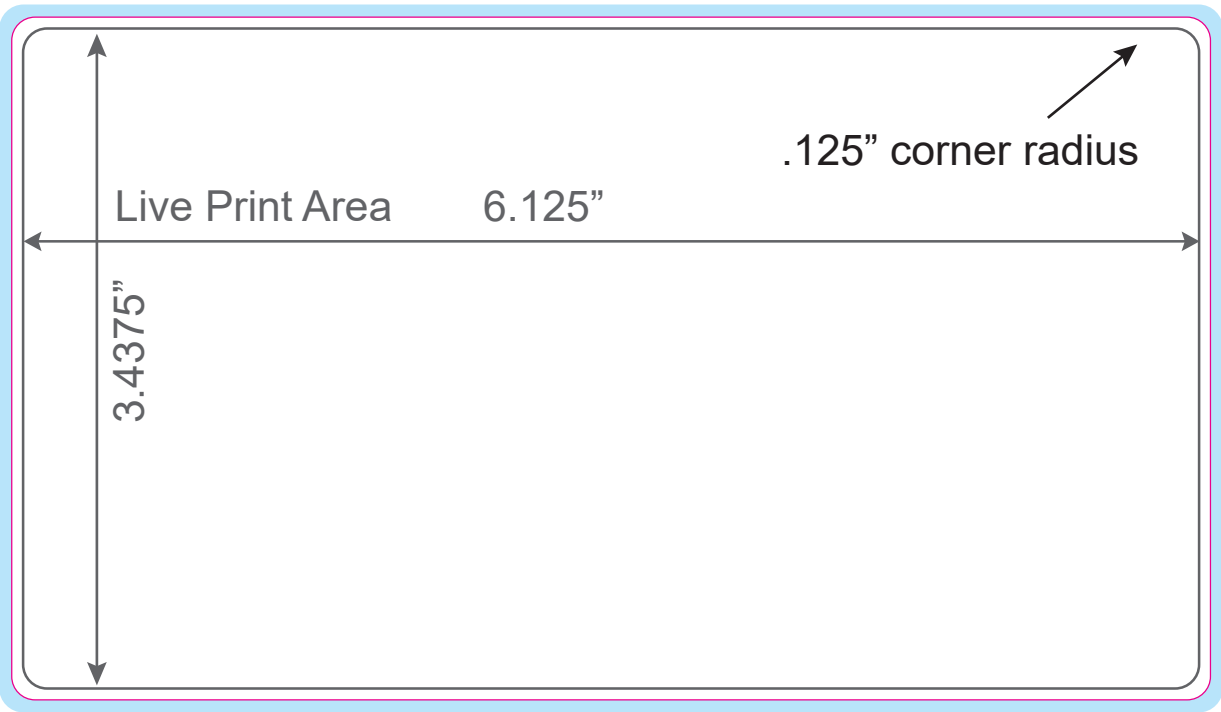

3.5625" cut line

6.25" cut line

Live Print Area

6.125"

3.4375"

.125" corner radius

3.6875" bleed

6.375" bleed